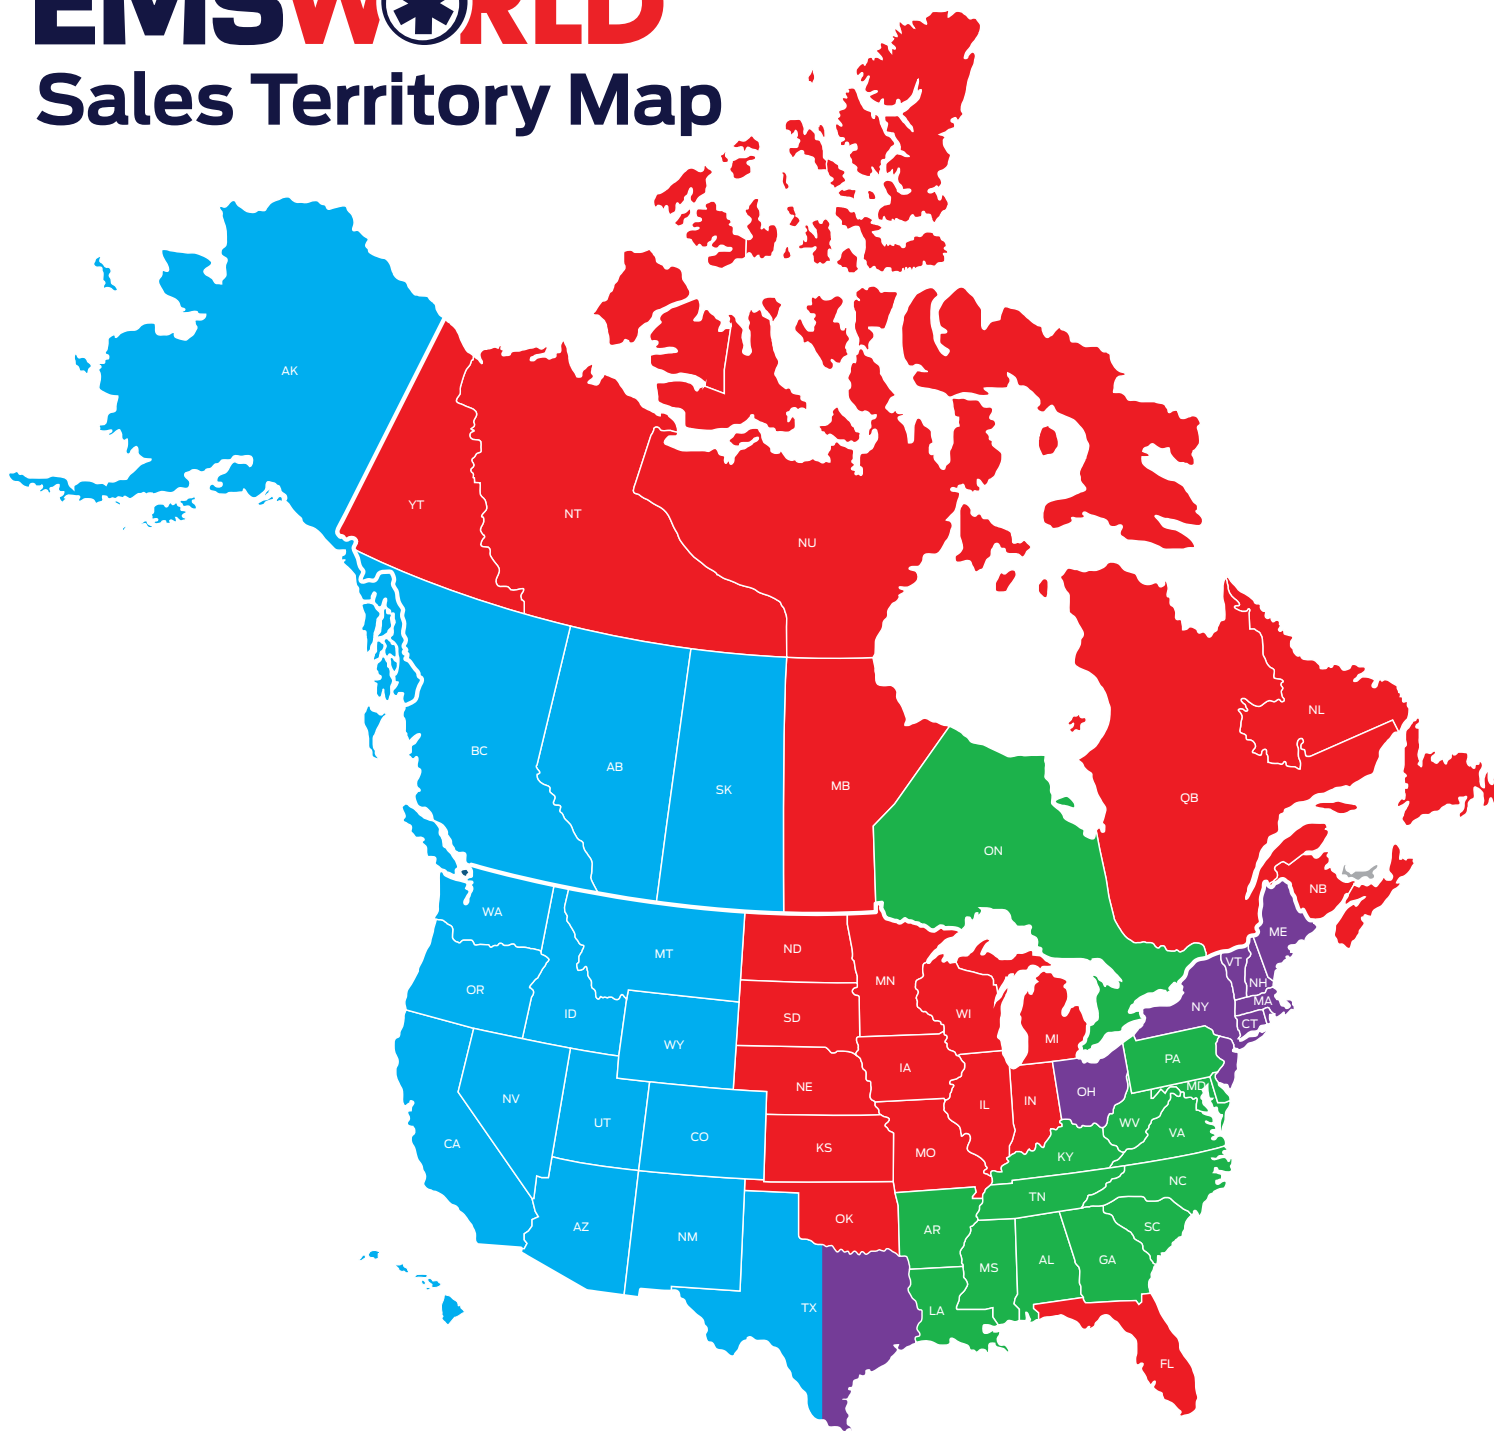

EMSWORLD®

Sales Territory Map

**TERRITORIES ALSO INCLUDE:
SOUTH AMERICA, EUROPE, ASIA**